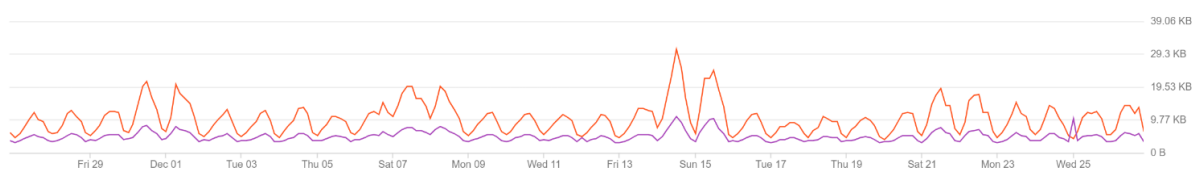

Network Bytes

Bytes/sec

Dec 16, 2019 12:07 AM

Incoming: 3.41 KB Outgoing: 4.25 KB