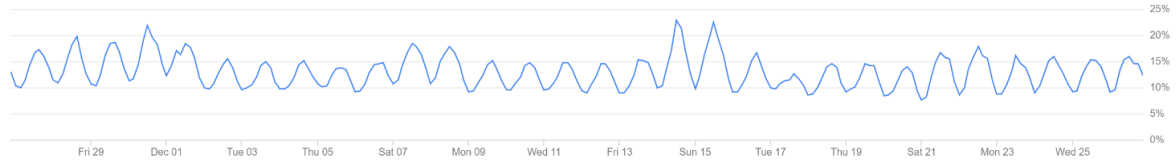

# WA9PIE-2 Node Server Stats for the Past 30 Days

instance-5

Details **Monitoring**

Activity for the last 30 days

Reset zoom 1 hour 6 hours 12 hours 1 day 2 days 4 days 7 days 14 days **30 days**

## CPU

% CPU

Dec 14, 2019 5:21 AM

by instance name (mean) 3 hr interval (mean)

CPU: 13.28%